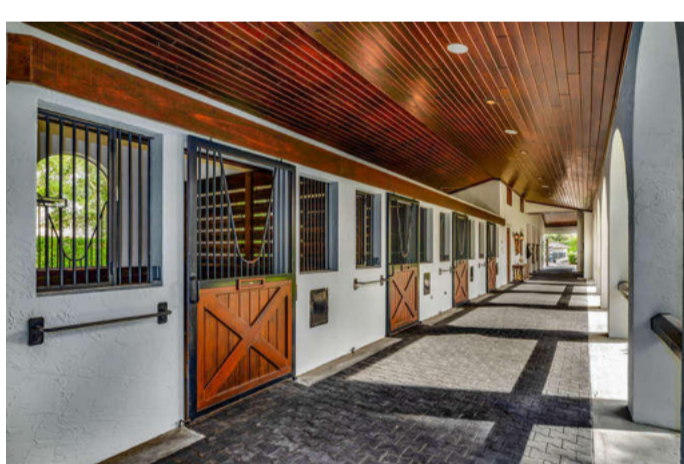

[Schedule A Showing Of 3490 Grand Prix Farms Drive](#)

PROVIDING THE HIGHEST LEVEL OF PROFESSIONAL REAL ESTATE SERVICE
FOR THE GLOBAL EQUESTRIAN COMMUNITY